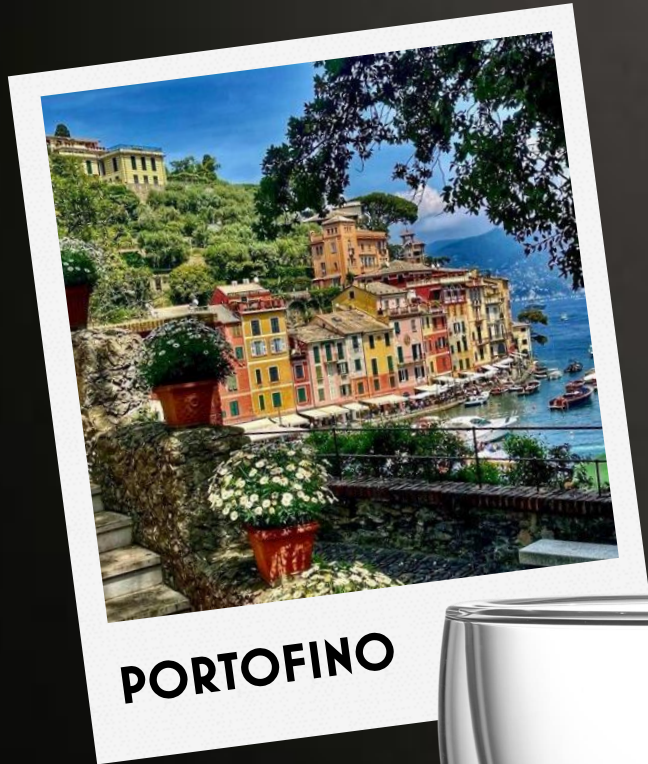

Three Double Wall lines,
each one dedicated to an extraordinary Italian place